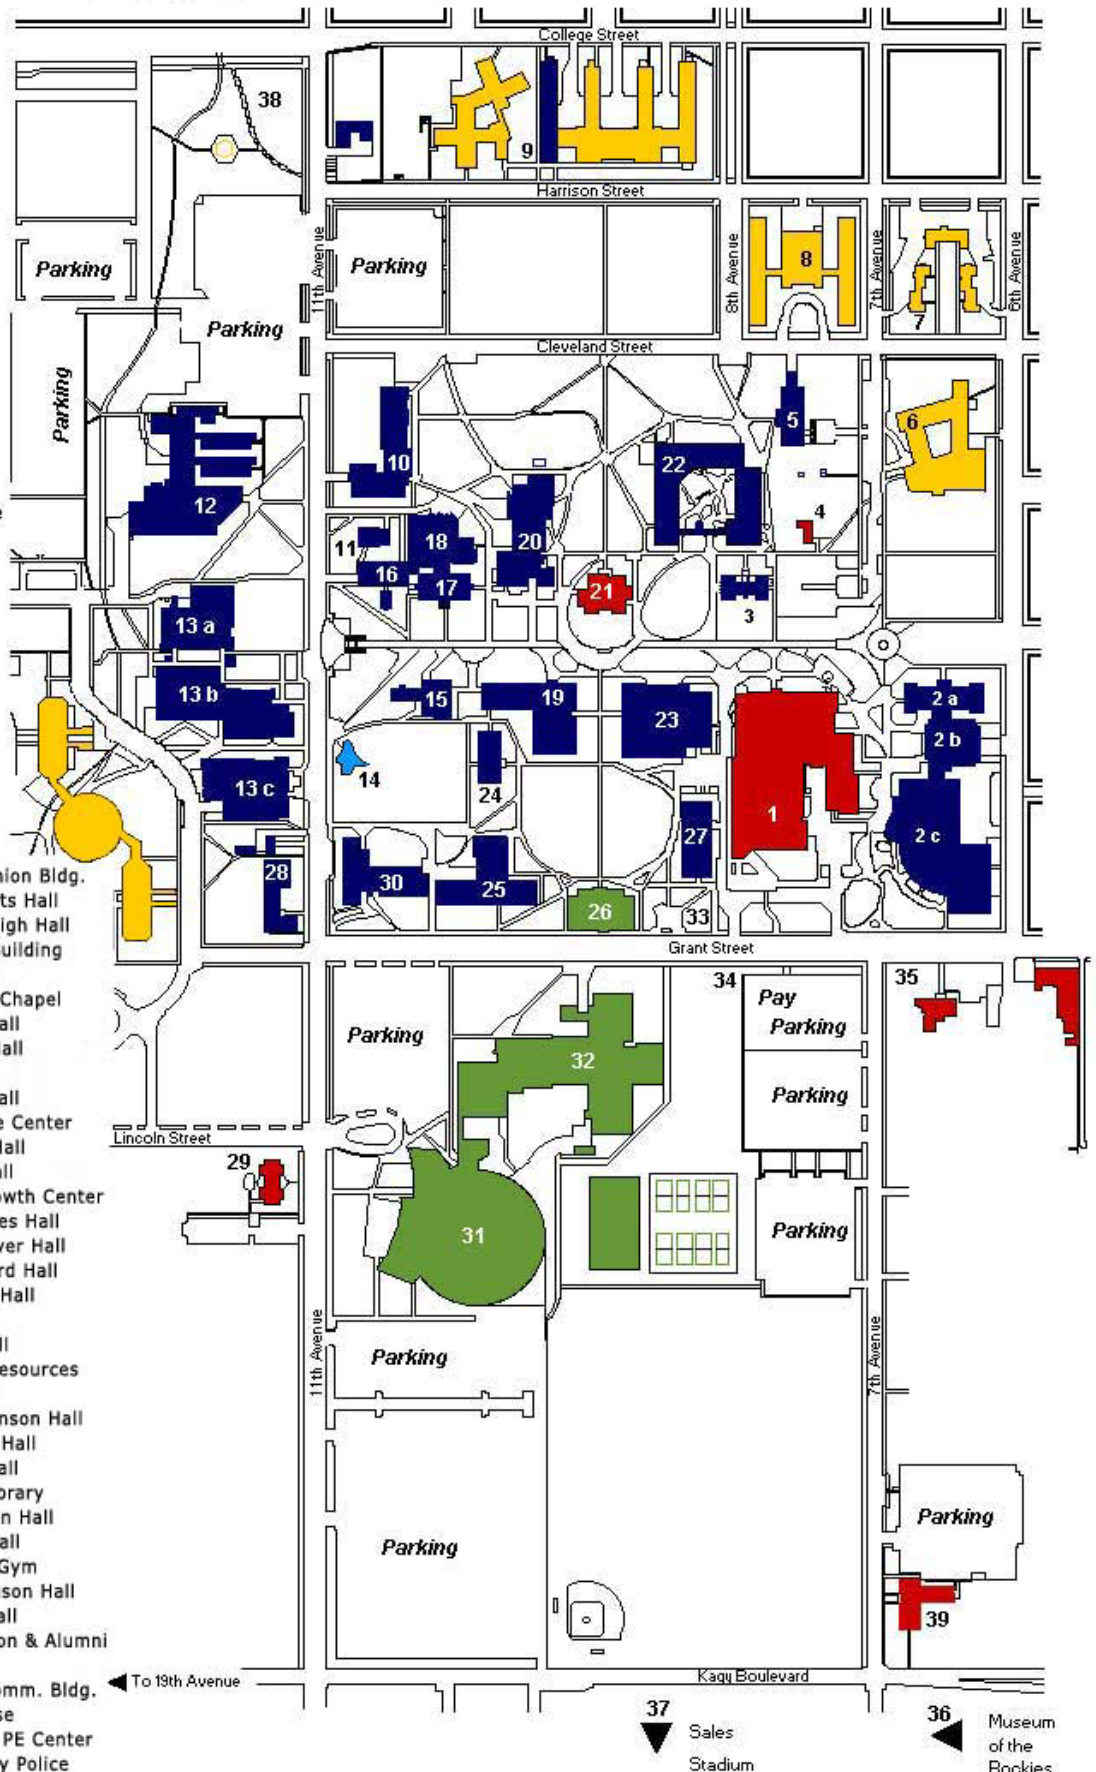

 Residence

 Administrative

 Academic

 Athletic

1. Strand Union Bldg.
2. (a) Roberts Hall
(b) Cobleigh Hall
(c) EPS Building
3. Hamilton
4. Danforth Chapel
5. Herrick Hall
6. Hannon Hall
7. Quads
8. Hapner Hall
9. Johnstone Center
10. Linfield Hall
11. Taylor Hall
12. Plant Growth Center
13. (a) Haynes Hall
(b) Cheever Hall
(c) Howard Hall
15. Sherrick Hall
16. Cooley
17. Lewis Hall
18. Animal Resources
19. Reid Hall
20. Leon Johnson Hall
21. Montana Hall
22. Wilson Hall
23. Renne Library
24. Traphagen Hall
25. Gaines Hall
26. Romney Gym
27. AJM Johnson Hall
28. McCall Hall
29. Foundation & Alumni Center
30. Visual Comm. Bldg.
31. Fieldhouse
32. Health & PE Center
39. University Police

 37
Sales
Stadium

 36
Museum
of the
Rockies